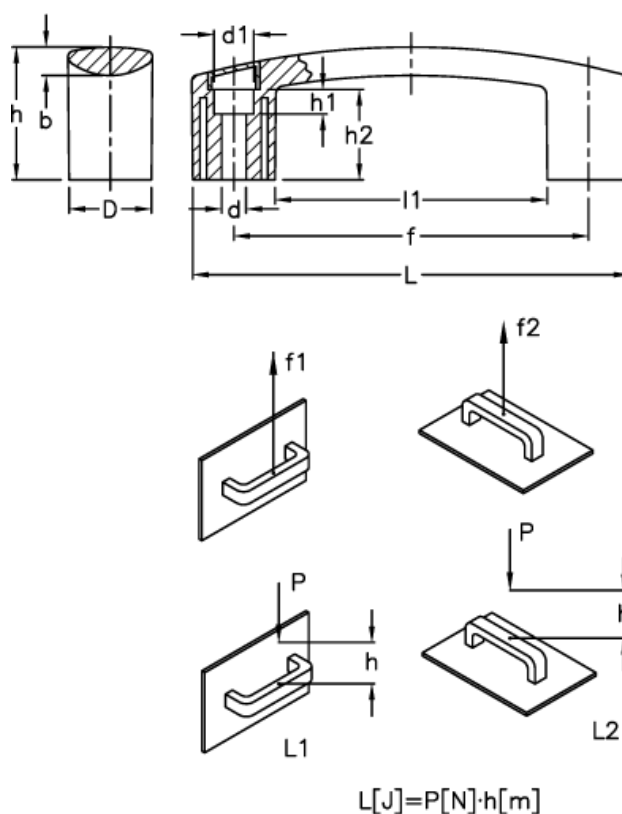

# Data Sheet

Article number: 23052601115  
Description: E+G Bridge handle  
EBP.110-6-C5 Light blue

## Measures

b	= 7.5	h1	= 6.5
d	= 6.5	h2	= 23.5
D	= 22.0	L	= 116.0
d1	= 10.5	l1	= 72.0
f	= 93,5 +/-0,5	L1 (J)	= 8
F1 (N)	= 2000	L2 (J)	= 3
F2 (N)	= 1500		
h	= 35		